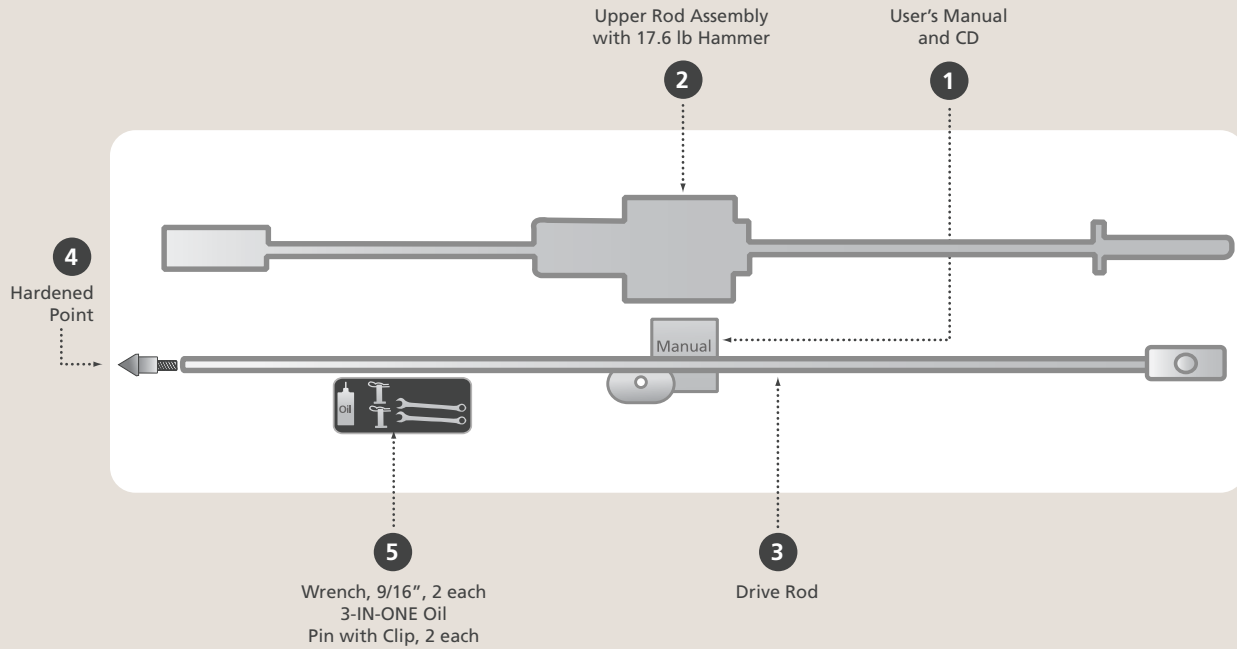

DCP KIT COMPONENT LIST (K-100 E)

NO.	ITEM CODE	DESCRIPTION	PRICE
	K-100 E	K-100 Economy DCP Kit Includes:	\$899.52
1	K010	KSE User's Manual and CD	
2	K090	Upper Rod Assembly with 17.6 lb Hammer	
3	K133775	Drive Rod, 37.75"	
4	K700	Hardened Point with flats, silver	
5	4218.445	Wrench, 2 each	
5	4218.430	3-IN-ONE-Oil	
5	K450	Pin with Clip, 2 each	