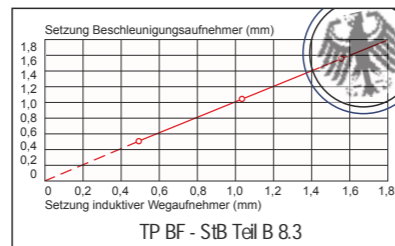

Basic equipment

Measuring instrument including high-quality carry bag

Loading plate (galvanized highest quality)

10 kg loading device (Evd 5-70 MN/m²)

Memory slot with SD-card

Calibration report

User Manual

LWD - ZFG 3.0

New Light Weight Deflectometer
of ZFG 3.0 series for quality and reliability in road and railway construction

Professionals check
with the original!