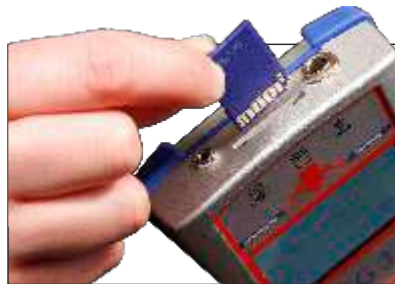

Basic equipment

Measuring instrument including high-quality carry bag

Loading plate (galvanized highest quality)

10 kg loading device (Evd 5-70 MN/m²)

Memory slot with SD-card

Calibration report

User Manual

Options

Thermoprinter

Aluminum case for printer & measuring instrument

Stable and safe transport case

Transport trolley

15 kg loading device (Evd 70-105 MN/m²)

Transport box with wheels

Software für XP, Vista and Win7 incl. USB-SD-adapter

LWD - ZFG 3.0

New Light Weight Deflectometer
of ZFG 3.0 series for quality and reliability in road and railway construction

Professionals check
with the original!